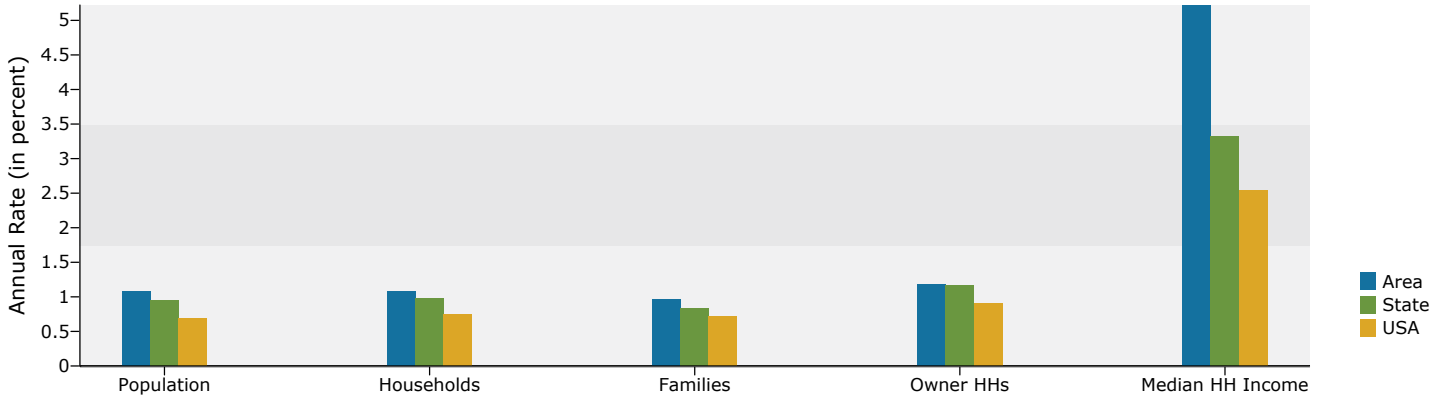

2013 Race and Ethnicity	Number	Percent
White Alone	25,729	77.7%
Black Alone	6,085	18.4%
American Indian Alone	123	0.4%
Asian Alone	369	1.1%
Pacific Islander Alone	22	0.1%
Some Other Race Alone	302	0.9%
Two or More Races	500	1.5%
Hispanic Origin (Any Race)	1,123	3.4%

2018 Race and Ethnicity	Number	Percent
White Alone	26,264	75.2%
Black Alone	6,955	19.9%
American Indian Alone	147	0.4%
Asian Alone	538	1.5%
Pacific Islander Alone	34	0.1%
Some Other Race Alone	425	1.2%
Two or More Races	577	1.7%
Hispanic Origin (Any Race)	1,598	4.6%

## Population by Age