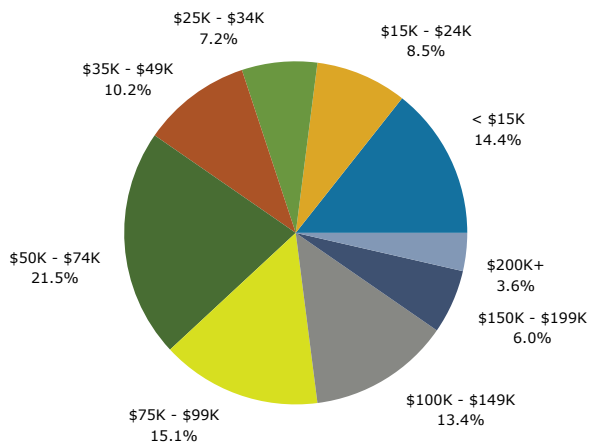

2013 Household Income