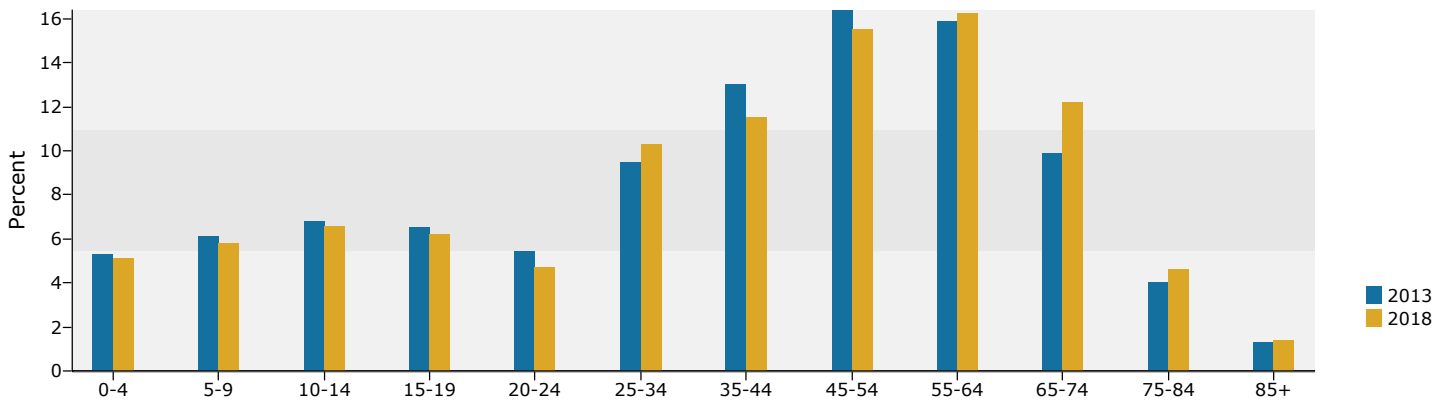

2018 Race and Ethnicity	Number	Percent
White Alone	26,264	75.2%
Black Alone	6,955	19.9%
American Indian Alone	147	0.4%
Asian Alone	538	1.5%
Pacific Islander Alone	34	0.1%
Some Other Race Alone	425	1.2%
Two or More Races	577	1.7%
Hispanic Origin (Any Race)	1,598	4.6%

## Population by Age