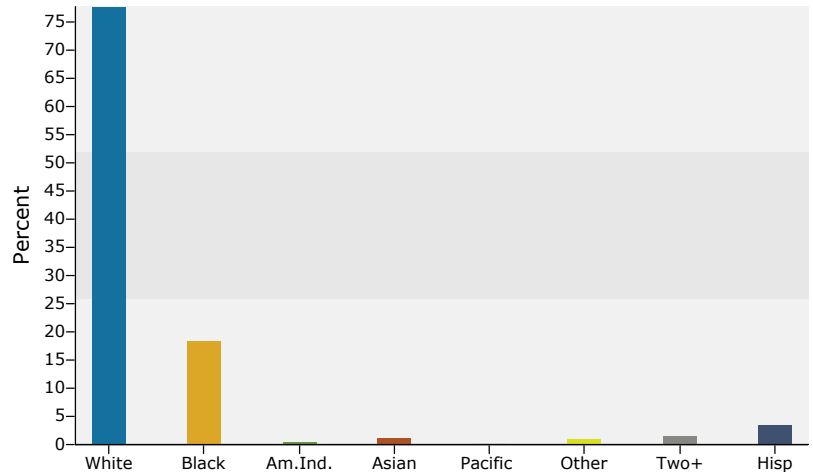

2013 Population by Race

Source: U.S. Census Bureau, Census 2010 Summary File 1. Esri forecasts for 2013 and 2018.